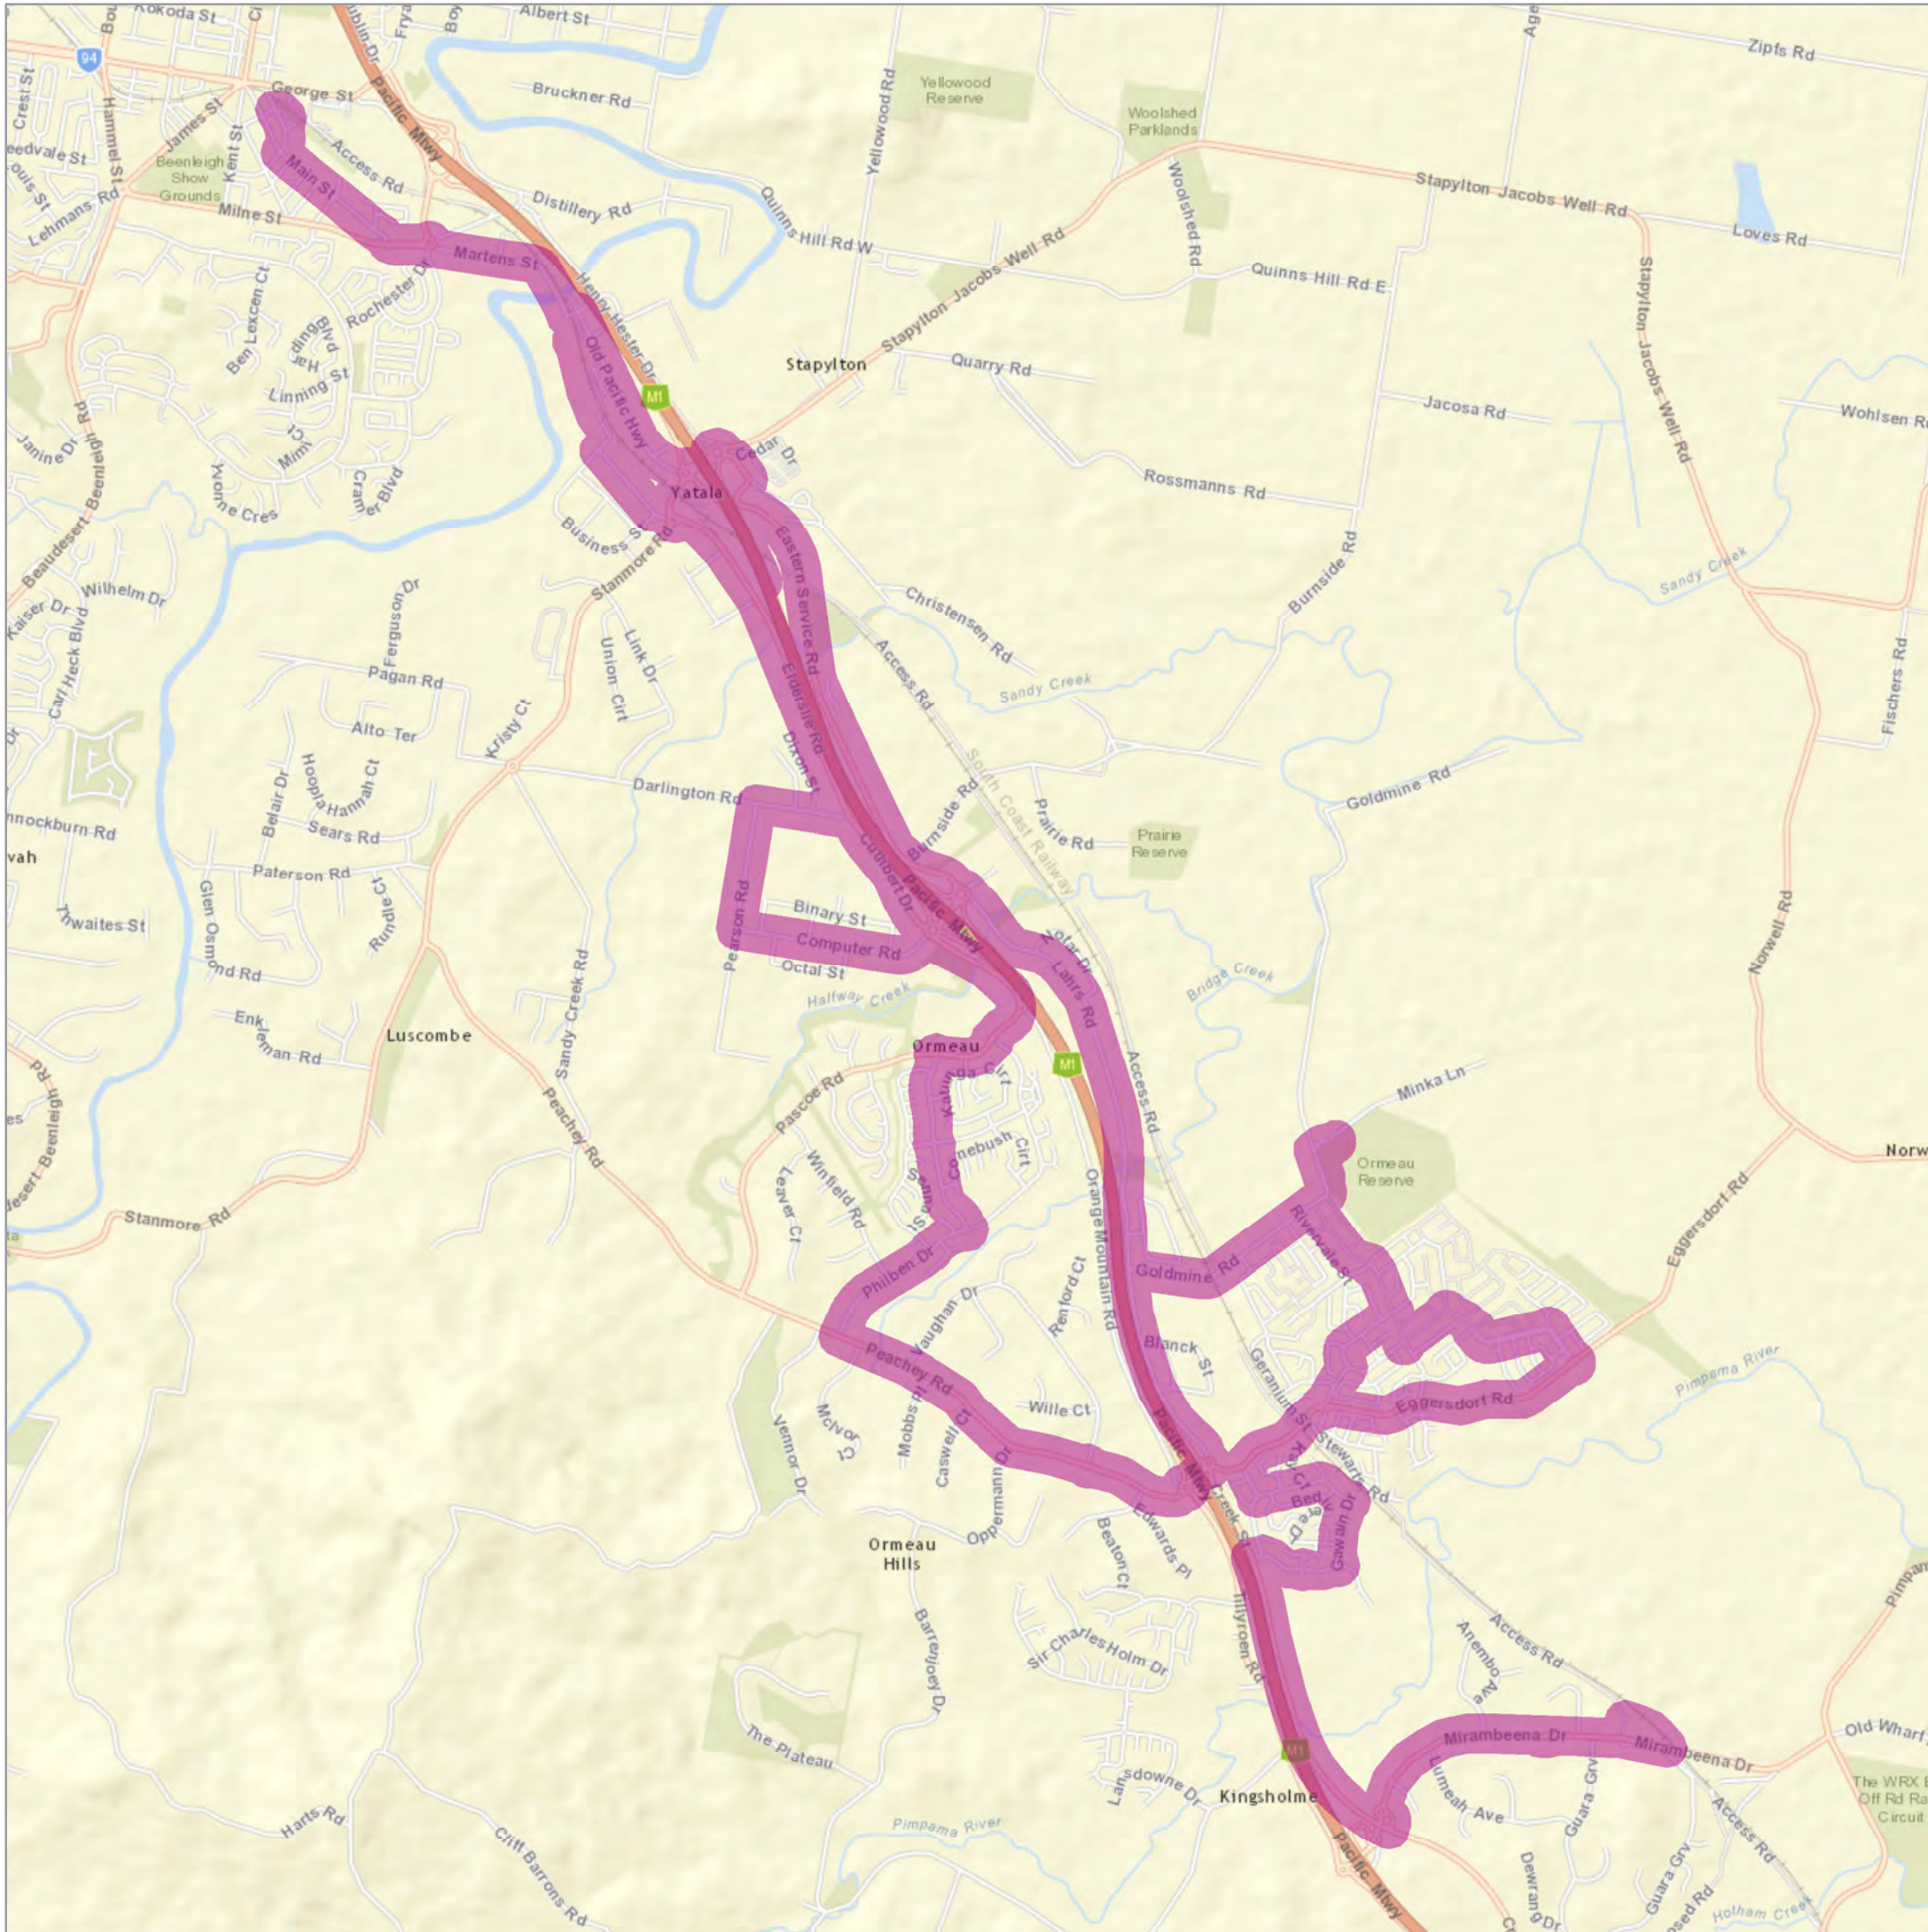

Ormeau - Beenleigh Service Contract Route