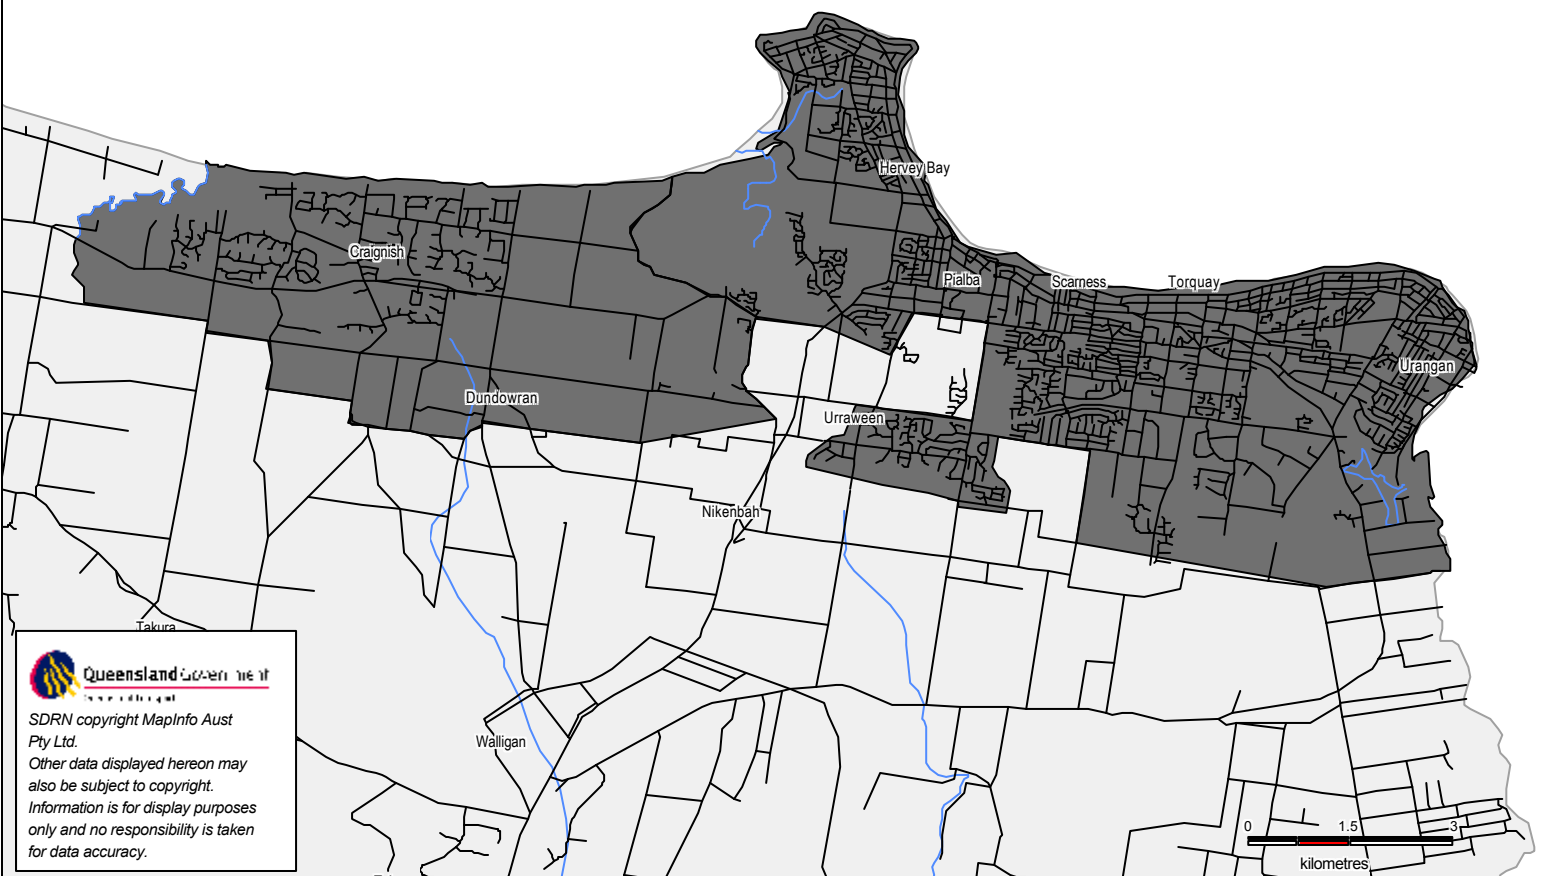

# HERVEY BAY DEFINED URBAN AREA

SDRN copyright MapInfo Aust Pty Ltd.  
Other data displayed hereon may also be subject to copyright.  
Information is for display purposes only and no responsibility is taken for data accuracy.